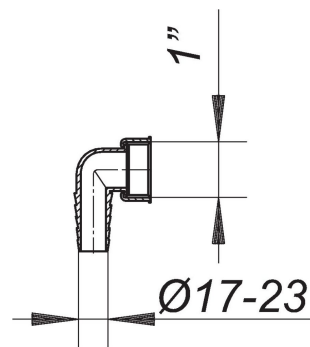

21. November 2019

**DALLMER****hose connector 90°, for concealed traps HL 400/405/406, grey,****1"**

Product No. **090324**  
 EAN: 4001636090324  
 Discontinued status: 1

hose connector 90° for HL 400, 405, 406

Product No.	Description	Dimensions
130419	washing machine or dishwasher trap HL 400 E, DN 40/DN 50	DN 40/DN 50
130402	washing machine or dishwasher trap HL 400, DN 40/DN 50	DN 40/DN 50
130518	washing machine or dishwasher trap type 405 E, DN 40/DN 50	DN 40/DN 50
130501	washing machine or dishwasher trap type 405, DN 40/DN 50	DN 40/DN 50
130617	washing machine or dishwasher trap type 406 E, DN 40/DN 50	DN 40/DN 50
130648	washing machine or dishwasher trap type 406 vertical, DN 40/DN 50	DN 40/DN 50
130600	washing machine or dishwasher trap type 406, DN 40/DN 50	DN 40/DN 50
130709	washing machine or dishwasher trap type 406.2, DN 40/DN 50	DN 40/DN 50