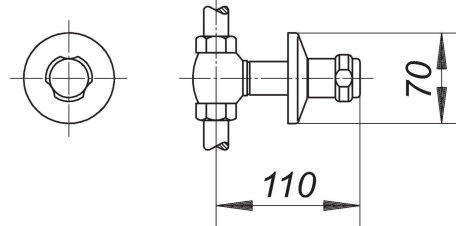

21. November 2019

DALLMER**concealed on/off valve for 405, chromed**

Product No. **140050**
 EAN: 4001636140050
 Discount group: 1

with incorporated backflow preventer

material:
 c.p. brass

Product No.	Description	Dimensions
130518	washing machine or dishwasher trap type 405 E, DN 40/DN 50	DN 40/DN 50
130501	washing machine or dishwasher trap type 405, DN 40/DN 50	DN 40/DN 50