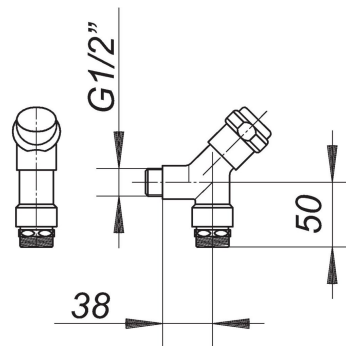

21. November 2019

**DALLMER****on/off valve for 406, chromed**

Product No. **140067**  
 EAN: 4001636140067  
 Discount group: 1

with incorporated air-admittance

material:  
 c.p. brass

Product No.	Description	Dimensions
130617	washing machine or dishwasher trap type 406 E, DN 40/DN 50	DN 40/DN 50
130648	washing machine or dishwasher trap type 406 vertical, DN 40/DN 50	DN 40/DN 50
130600	washing machine or dishwasher trap type 406, DN 40/DN 50	DN 40/DN 50
130709	washing machine or dishwasher trap type 406.2, DN 40/DN 50	DN 40/DN 50