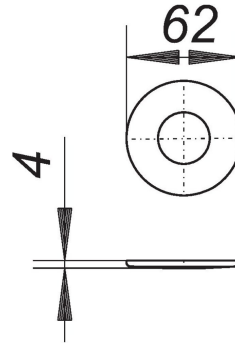

21. November 2019

escutcheon for 406, stainless steel

Product No. **140098**
EAN: 4001636140098
Discount group: 1

stainless steel

Product No.	Description	Dimensions
130600	washing machine or dishwasher trap type 406, DN 40/DN 50	DN 40/DN 50