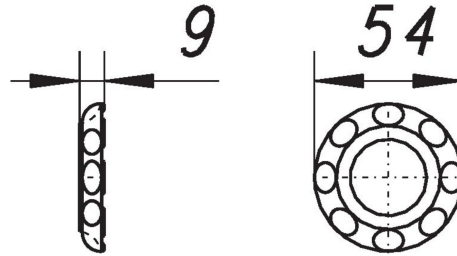

21. November 2019

**DALLMER****lock nut for 400/405/406, grey, 1"**

Product No. **140142**  
 EAN: 4001636140142  
 Discount group: 1

lock nut for HL 400, 405, 406, available colours white, grey or chrome

Product No.	Description	Dimensions
130419	washing machine or dishwasher trap HL 400 E, DN 40/DN 50	DN 40/DN 50
130402	washing machine or dishwasher trap HL 400, DN 40/DN 50	DN 40/DN 50
130518	washing machine or dishwasher trap type 405 E, DN 40/DN 50	DN 40/DN 50
130501	washing machine or dishwasher trap type 405, DN 40/DN 50	DN 40/DN 50
130617	washing machine or dishwasher trap type 406 E, DN 40/DN 50	DN 40/DN 50
130648	washing machine or dishwasher trap type 406 vertical, DN 40/DN 50	DN 40/DN 50
130600	washing machine or dishwasher trap type 406, DN 40/DN 50	DN 40/DN 50
130709	washing machine or dishwasher trap type 406.2, DN 40/DN 50	DN 40/DN 50