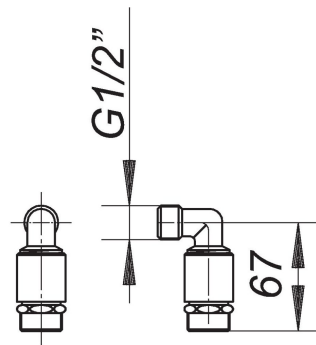

21. November 2019

DALLMER**hose connection bow with air-admittance for 405, 1/2"**

Product No. **140210**
 EAN: 4001636140210
 Discount group: 1

chromed brass

Product No.	Description	Dimensions
130518	washing machine or dishwasher trap type 405 E, DN 40/DN 50	DN 40/DN 50
130501	washing machine or dishwasher trap type 405, DN 40/DN 50	DN 40/DN 50