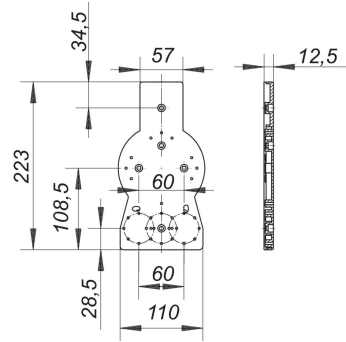

21. November 2019

DALLMER**backing plate for 405, 406**

Product No. **140326**
 EAN: 4001636140326
 Discount group: 1

sound-absorbing backing plate for 405, 406

Product No.	Description	Dimensions
130518	washing machine or dishwasher trap type 405 E, DN 40/DN 50	DN 40/DN 50
130501	washing machine or dishwasher trap type 405, DN 40/DN 50	DN 40/DN 50
130617	washing machine or dishwasher trap type 406 E, DN 40/DN 50	DN 40/DN 50
130648	washing machine or dishwasher trap type 406 vertical, DN 40/DN 50	DN 40/DN 50
130600	washing machine or dishwasher trap type 406, DN 40/DN 50	DN 40/DN 50
130709	washing machine or dishwasher trap type 406.2, DN 40/DN 50	DN 40/DN 50