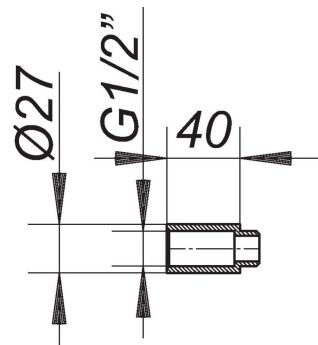

21. November 2019

DALLMER**extension 40 mm for recessed on/off valve 405**

Product No. **140371**
 EAN: 4001636140371
 Discount group: 1

Extension of 40 mm length for the 1/2" concealed on/off valve of the washing machine or dishwasher traps 405/405 E.

Product No.	Description	Dimensions
130518	washing machine or dishwasher trap type 405 E, DN 40/DN 50	DN 40/DN 50
130501	washing machine or dishwasher trap type 405, DN 40/DN 50	DN 40/DN 50