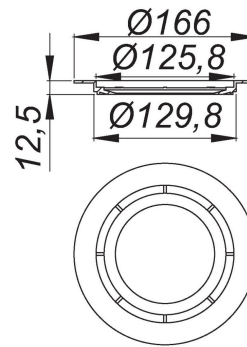

21. November 2019

**DALLMER****upper component for on/off valve 405, chromed**

Product No. **140388**  
 EAN: 4001636140388  
 Discount group: 1

with colour kit

material:  
 c.p. brass

| Product No. | Description  | Dimensions  |
|-------------|--|-------------|
| 140364      | grab for on/of valve 405                                 |             |
| 130501      | washing machine or dishwasher trap type 405, DN 40/DN 50 | DN 40/DN 50 |

| Product No. | Description                                   | Dimensions |
|-------------|---|------------|
| 140371      | extension 40 mm for recessed on/off valve 405 |            |