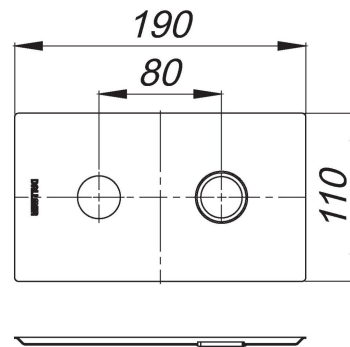

21. November 2019

**DALLMER****cover plate for 405, 406, stainless steel**

Product No. **141514**  
 EAN: 4001636141514  
 Discount group: 1

polished stainless steel or white finish

| Product No. | Description  | Dimensions  |
|-------------|--|-------------|
| 130518      | washing machine or dishwasher trap type 405 E, DN 40/DN 50 | DN 40/DN 50 |
| 130501      | washing machine or dishwasher trap type 405, DN 40/DN 50   | DN 40/DN 50 |
| 130600      | washing machine or dishwasher trap type 406, DN 40/DN 50   | DN 40/DN 50 |