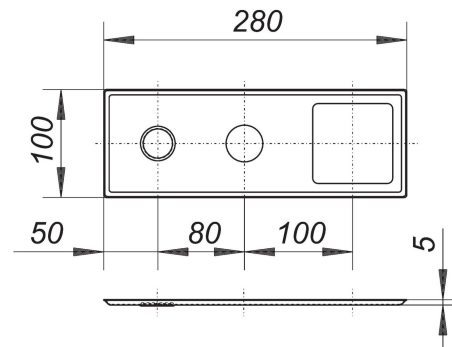

21. November 2019

DALLMER**cover plate for 405 E/406 E, stainless steel**

Product No. **141705**
 EAN: 4001636141705
 Discount group: 1

stainless steel

Product No.	Description	Dimensions
130518	washing machine or dishwasher trap type 405 E, DN 40/DN 50	DN 40/DN 50
130617	washing machine or dishwasher trap type 406 E, DN 40/DN 50	DN 40/DN 50