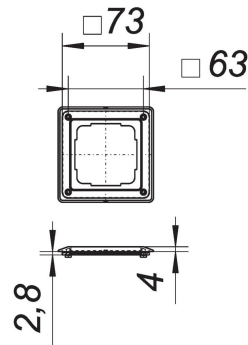

21. November 2019

blind frame set for 405 E and 406 E

Product No. **141729**
 EAN: 4001636141729
 Discount group: 1

Product No.	Description	Dimensions
130518	washing machine or dishwasher trap type 405 E, DN 40/DN 50	DN 40/DN 50
130617	washing machine or dishwasher trap type 406 E, DN 40/DN 50	DN 40/DN 50