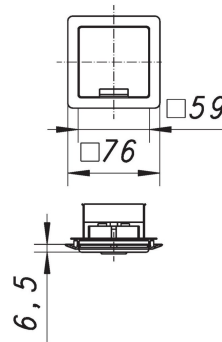

21. November 2019

DALLMER**power socket with hinged cover for 405 E and 406 E**

Product No. **141736**
 EAN: 4001636141736
 Discount group: 1

Product No.	Description	Dimensions
130518	washing machine or dishwasher trap type 405 E, DN 40/DN 50	DN 40/DN 50
130617	washing machine or dishwasher trap type 406 E, DN 40/DN 50	DN 40/DN 50