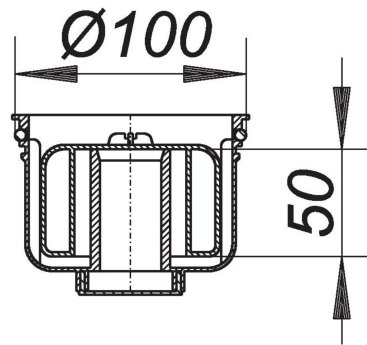

21. November 2019

DALLMER**trap insert Primus, 50 mm, for frames 120 x 120 mm**

Product No. **495006**
 EAN: 4001636495006
 Discount group: 3

spare part for floor drains type PRIMUS E 12 and used with frame type ECS 12 in combination with grate Primus 115 or grate Saturn 115.
 Trap insert using a floating bell which sinks to seal the trap if water (50 mm) evaporates.

material:
 polypropylene

Product No.	Description	Dimensions
405333	floor drain type 30 PRIMUS E 12, DN 50, 120 x 120 mm	DN 50, 120 x 120 mm
420336	floor drain type 32 PRIMUS E 12, DN 50, 120 x 120 mm	DN 50, 120 x 120 mm

Product No.	Description	Dimensions
405333	floor drain type 30 PRIMUS E 12, DN 50, 120 x 120 mm	DN 50, 120 x 120 mm
420336	floor drain type 32 PRIMUS E 12, DN 50, 120 x 120 mm	DN 50, 120 x 120 mm
495341	frame ECS 12, 304 stainless steel, 120 x 120 mm	120 x 120 mm