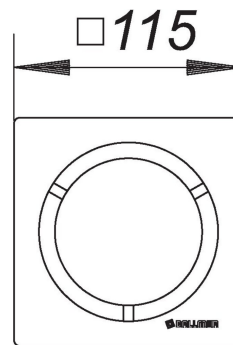

21. November 2019

DALLMER**grate Saturn 115**

Product No. **502353**
 EAN: 4001636502353
 Discount group: 3

for 120 x 120 mm frames and floor drains TistoPrimus design grate, satin finish, with design Saturn

material:
 5 mm 316 stainless steel, 115 x 115 mm

Colour coated grates on request.

Product No.	Description	Dimensions
513458	floor drain TistoPrimus K 12, DN 40, 120 x 120 mm	DN 40, 120 x 120 mm
495709	frame CK 12, 120 x 120 mm	120 x 120 mm
495358	frame CS 12, 120 x 120 mm	120 x 120 mm
495341	frame ECS 12, 304 stainless steel, 120 x 120 mm	120 x 120 mm
495389	frame ECS 12, 316 stainless steel, 120 x 120 mm	120 x 120 mm
495334	frame ER 12, 304 stainless steel, d: 120 mm	d: 120 mm
500601	frame S 15/120	d: 120 mm
495426	frame V, S 10/120, 304 stainless steel, 120 x 120 mm	120 x 120 mm
495440	frame V, S 10/120, 316Ti stainless steel, 120 x 120 mm	120 x 120 mm
495419	Frame V, S 15/120, 120 x 120 mm	
495532	RENO-frame, 120 x 120 mm	120 x 120 mm