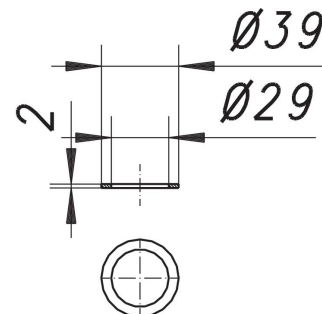

flat seal, rubber, 1 1/4"

Part number: 090065
GTIN: 4001636090065
Rebate group: 1

Description:

flat seal, rubber, 1 1/4"

flat seal, rubber

for tubular trap types 100, bottle trap type 400 and inlet tubes types 010 with 1 1/4" back nut/plug waste connector

Spare parts:

051103 trap type 137, 1 1/4" x DN 32