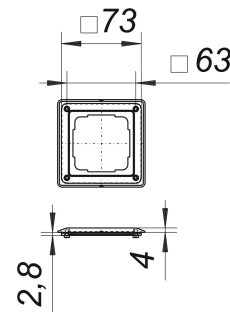

## blind frame set for 405 E and 406 E

Part number: 141729  
GTIN: 4001636141729  
Rebate group: 1

### Description:

blind frame set for 405 E and 406 E