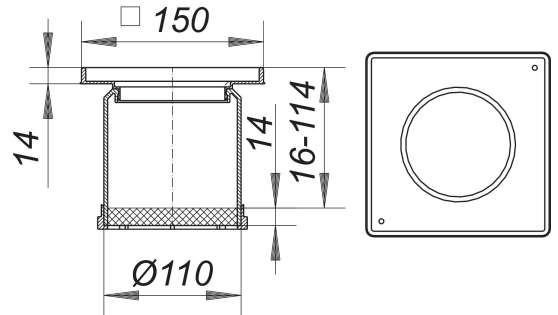

frame KEN 10, 150 x 150 mm

Part number: 495242
GTIN: 4001636495242
Rebate group: 3

Description:

frame KEN 10, 150 x 150 mm
used with floor drain types 40, 42 and 46, balcony drain body types 83 and 84
frame ABS, 100 x 100 mm, with threaded inserts,
spigot polypropylene, extendable with DN 100 plastic pipe

Spare parts:

495013 drainage ring S 10