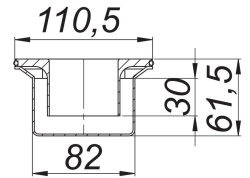

trap insert CeraLine Plan

Part number: 520852
GTIN: 4001636520852
Rebate group: 8

Description:

trap insert CeraLine Plan
spare part for shower channels CeraLine Plan