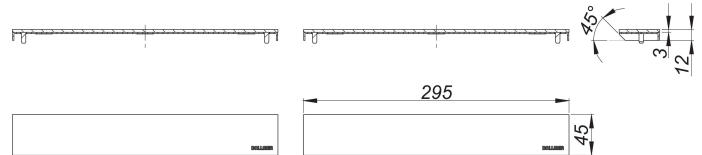

cover plate CeraWall Individual Duo Design

Part number: 535092
GTIN: 4001636535092
Rebate group: 11

Description:

cover plate CeraWall Individual Duo Design
each with two cover plates for shower channel CeraWall Individual Duo.

material
304 stainless steel
all-purpose design in stainless steel design, not to be tiled.
Ordering CeraWall Individual Duo:

Please order drain body DallFlex Duo + shower channel Individual Duo + cover plate Duo as three separate components.