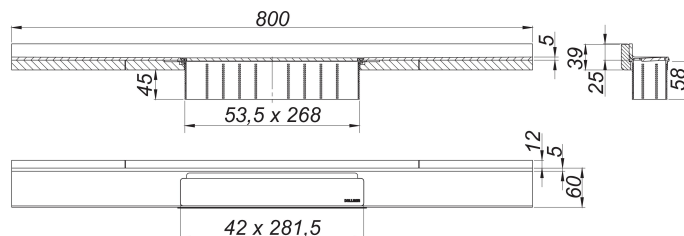

shower channel CeraWall Select N polished stainless steel, 800 mm

Part number: 536570

GTIN: 4001636536570

Rebate group: 11

Description:

shower channel CeraWall Select N polished stainless steel, 800 mm

for installation with drain body DallFlex, DallFlex Plan, DallFlex vertical and shower underlay DallFlex Wall, DallFlex Wall Plan.

Drainage-strip with engineered precision fall, visibly installed at the junction of wall and floor. Suitable for natural stone floor and wall finish 24 – 32 mm (including adhesive), length can be adjusted by one millimeter.

specification

- cover plate
- self-adhesive security tape S 3 with cut-resistant stainless steel mesh and sound insulation
- accessories for installation and positioning
- temporary blanking plate

material

304 stainless steel, 5 mm solid, mirror polished, load class K 3 (300 kg)

Ordering CeraWall Selec N:

Please order drain body DallFlex or shower underlay DallFlex Wall + shower channel CeraWall Select N as two components.