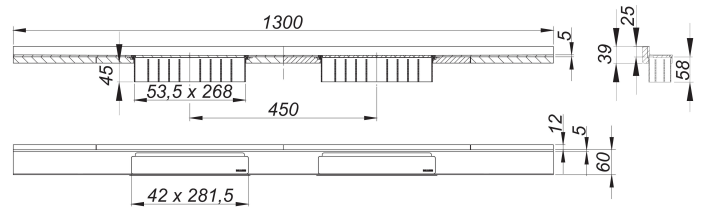

# shower channel CeraWall Select N Duo polished stainless steel, 1300 mm

Part number: 536655  
 GTIN: 4001636536655  
 Rebate group: 11

## Description:

shower channel CeraWall Select N Duo polished stainless steel, 1300 mm  
 for installation with drain body DallFlex Duo, DallFlex Duo Plan and DallFlex Duo vertical.  
 Drainage-strip with engineered precision fall, visibly installed at the junction of wall and floor. Suitable for natural stone floor and wall finish 24 – 32 mm (including adhesive), length can be adjusted by one millimeter.

### specification

- two cover plates
- self-adhesive security tape S 3 with cut-resistant stainless steel mesh and sound insulation
- accessories for installation and positioning
- temporary blanking plate with integrated level