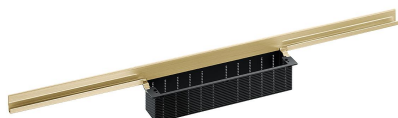

shower channel CeraWall Individual brass matt, 800 mm

Part number: 536945
 GTIN: 4001636536945
 Rebate group: 11

Description:

shower channel CeraWall Individual brass matt, 800 mm
 for installation with drain body DallFlex, DallFlex Plan, DallFlex vertical and shower underlay DallFlex Wall, DallFlex Wall Plan.
 Concealed channel with integrated fall, for installation at the junction of wall and floor. Suitable for floor and wall finish of 12 – 24 mm (including adhesive), length can be adjusted by one millimeter.

specification

- self-adhesive security tape S 3 with cut-resistant stainless steel mesh and sound insulation
- accessories for installation and positioning
- scriber template
- construction and sealing adhesive
- temporary blanking plate

Material

304 stainless steel, PVD coating in brass matt

Ordering CeraWall Individual:

Please order drain body DallFlex or shower underlay DallFlex Wall + shower channel CeraWall Individual + cover plate as three components.