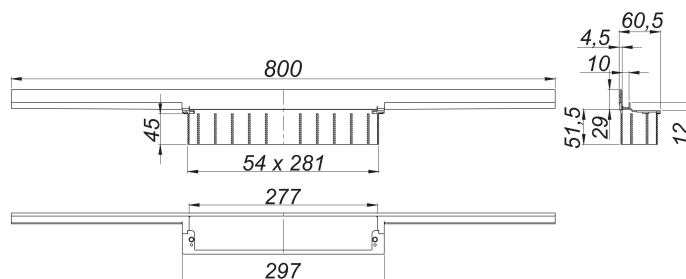

shower channel CeraWall Individual brass matt, 800 mm

Part number: 536945
 GTIN: 4001636536945
 Rebate group: 11

Description:

shower channel CeraWall Individual brass matt, 800 mm
 for installation with drain body DallFlex, DallFlex Plan, DallFlex vertical and shower underlay DallFlex Wall, DallFlex Wall Plan.
 Concealed channel with integrated fall, for installation at the junction of wall and floor. Suitable for floor and wall finish of 12 – 24 mm (including adhesive), length can be adjusted by one millimeter.

specification

- self-adhesive security tape S 3 with cut-resistant stainless steel mesh and sound insulation
- accessories for installation and positioning
- scriber template
- construction and sealing adhesive
- temporary blanking plate

Material

304 stainless steel, PVD coating in brass matt

Ordering CeraWall Individual:

Please order drain body DallFlex or shower underlay DallFlex Wall + shower channel CeraWall Individual + cover plate as three components.

Spare parts:

535788