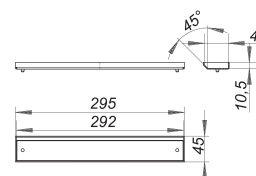

cover plate CeraWall Individual red gold matt

Part number: 537027
GTIN: 4001636537027
Rebate group: 11

Description:

cover plate CeraWall Individual red gold matt
cover plate for shower channel CeraWall Individual.

material:
304 stainless steel, PVD coating in red gold matt
for flooring with unfinished cut edges (e.g. glazed tiles).
Ordering CeraWall Individual:

Please order drain body DallFlex or shower underlay DallFlex Wall + shower channel CeraWall Individual + cover plate as three components.