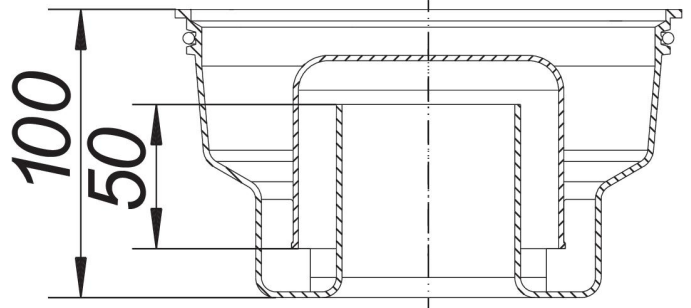

## trap insert for 605, 606, 615 and 616

Part number: 864932  
GTIN: 4001636864932  
Rebate group: 3

### Description:

trap insert for 605, 606, 615 and 616  
for yard drain types 605, 606, 615 and 616  
with removable bell trap

material:  
ABS