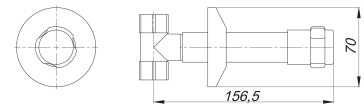

concealed on/off valve for 405, chromed, 150 mm

Part number: 140395
GTIN: 4001636140395
Rebate group: 1

Description:

concealed on/off valve for 405, chromed, 150 mm
with incorporated backflow preventer

material:
c.p. brass