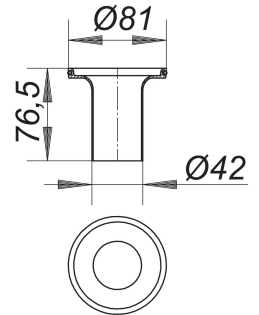

Trap insert for floor drain body type 46

Part number: 495051
GTIN: 4001636495051
Rebate group: 3

Description:

Trap insert for floor drain body type 46
spare part for floor drain body type 46

Spare parts: