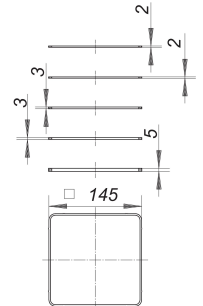

shim kit N 145 x 145

Part number: 495600
GTIN: 4001636495600
Rebate group: 5

Description:

shim kit N 145 x 145
for 145r10 grates

specification

– 5 shims to combine (2 x 2 mm, 2 x 3 mm, 5 mm)

material

ABS