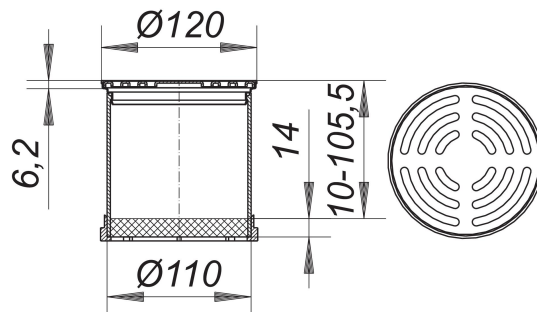

grating ER 12, d: 120 mm

Part number: 510334
 GTIN: 4001636510334
 Rebate group: 3

Description:

grating ER 12, d: 120 mm

used with floor drain bodies types 40, 42 and 46, with balcony drain bodies types 83 and 84, drainage elements for attic drains as well as type 85 raising piece, spigot ABS, extendable with DN 100 plastic pipe, frame 304 stainless steel, d: 120 mm, grate 304 stainless steel, load class K 3 (300 kg)

Some of these gratings can be supplied with d: 103 mm spigot where its use is allowed. Please enquire.

Spare parts:

495013 drainage ring S 10

501264 grate VER, d: 115 mm