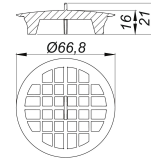

hair sieve DallDrain

Part number: 517333
GTIN: 4001636517333
Rebate group: 6

Description:

hair sieve DallDrain

Accessory suitable for all drain bodies and floor drains of the DallDrain system family with two-part trap insert with water seal.