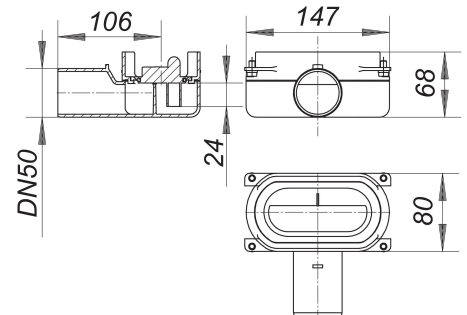

## drain body CeraLine Nano, DN 50

Part number: 521767  
GTIN: 4001636521767  
Rebate group: 8

### Description:

drain body CeraLine Nano, DN 50  
drain body CeraLine Nano