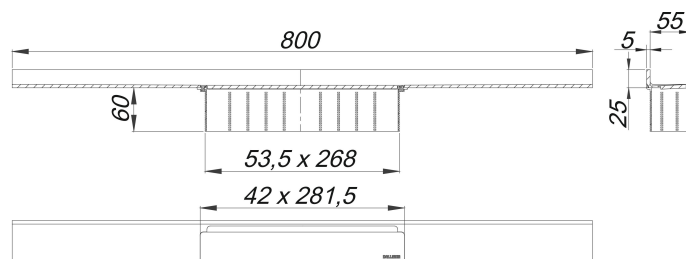

shower channel CeraWall Select polished stainless steel, 800 mm

Part number: 535252

GTIN: 4001636535252

Rebate group: 11

Description:

shower channel CeraWall Select polished stainless steel, 800 mm

for installation with drain body DallFlex, DallFlex Plan, DallFlex vertical and shower underlay DallFlex Wall, DallFlex Wall Plan. Drainage-strip with engineered precision fall, visibly installed at the junction of wall and floor. Suitable for floor finish of 10 – 24 mm and wall finish of 12 – 24 mm (including adhesive), length can be adjusted by one millimeter.

specification

- cover plate
- self-adhesive security tape S 3 with cut-resistant stainless steel mesh and sound insulation
- accessories for installation and positioning
- construction and sealing adhesive
- temporary blanking plate

material

304 stainless steel, 5 mm solid, mirror polished, load class K 3 (300 kg)

Ordering CeraWall Select:

Please order drain body DallFlex or shower underlay DallFlex Wall + shower channel CeraWall Select as two components.