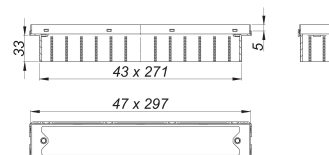

## shower channel CeraFrame Individual, 300 x 50 mm

Part number: 537331  
GTIN: 4001636537331  
Rebate group: 11

### Description:

shower channel CeraFrame Individual, 300 x 50 mm  
for installation with drain body DallFlex, DallFlex Plan, DallFlex vertical and shower underlay DallFlex Compact, DallFlex Compact Plan.  
height adjustable 12 to 38 mm, spigot ABS, frame 304 stainless steel, 300 x 50 mm

material  
304 stainless steel satin finished, load class K 3 (300 kg)

Ordering shower channel CeraFrame Individual:

Please order drain body DallFlex or shower underlay DallFlex Compact + shower channel CeraFrame Individual + cover plate CeraFloor/CeraFrame Individual!