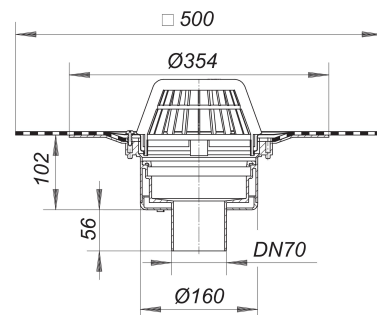

roof drain type 62 DallBit, DN 70

Part number: 622044
GTIN: 4001636622044
Rebate group: 10

Description:

roof drain type 62 DallBit, DN 70

conforming to DIN EN 1253

with factory-fitted collar of 5.0 mm modified bitumen membrane, 500 x 500 mm, welded to the flange and clamped with a stainless steel clamp ring

specification:

- insulated drain body
- outlet vertical
- domed grate
- temporary blanking plate

material:

polypropylene, UV-stabilized

R 30 - 120 option available.