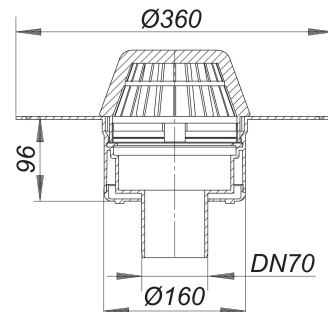

roof drain type 62 PVC, DN 70

Part number: 623041
GTIN: 4001636623041
Rebate group: 10

Description:

roof drain type 62 PVC, DN 70
conforming to DIN EN 1253
one-piece drain, moulded in PVC, PVC membranes can be welded to the flange

specification:

- insulated drain body
- outlet vertical
- domed grate

material:

PVC