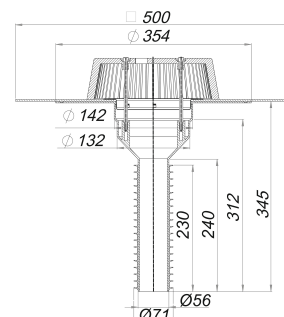

## renova roof drain type 63 T DallBit, 345 mm, DN 70

Part number: 630247  
 GTIN: 4001636630247  
 Rebate group: 10

### Description:

renova roof drain type 63 T DallBit, 345 mm, DN 70

conforming to DIN EN 1253

installed by pushing into the bore of pipe, usually without removing the existing roof drain, with factory-fitted collar of 5.0 mm modified bitumen membrane, 500 x 500 mm, welded to the flange and clamped with a stainless steel clamp ring

specification:

- multi ribbed seal
- domed grating, secured
- temporary blanking plate

material:

polypropylene, UV-stabilized  
 rubber co-moulding

DN 70 fits B.S. 68 mm, 82 mm version available

### Spare parts:

620866 domed grating/gravel guard type 63 T, d