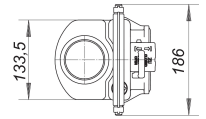

Part number: 725011
GTIN: 4001636725011
Rebate group: 3

Description: