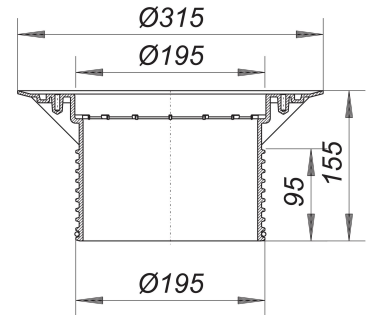

## raising piece type 618

Part number: 861504  
GTIN: 4001636861504  
Rebate group: 3

### Description:

raising piece type 618  
used with yard drain types 605, 606, 615 and 616

material:  
polypropylene