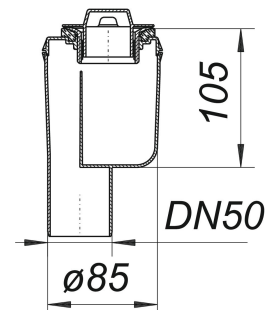

shower trap body TELOS V, DN 50

Part number: 150028
 GTIN: 4001636150028
 Rebate group: 1

Description:

shower trap body TELOS V, DN 50
 conforming to DIN EN 274
 for shower trays with a 50 mm outlet

specification
 – outlet DN 50 vertical

material
 polypropylene

The outlet connector can be supplied in ABS to suit British Standard sizes and PE-HD conforming to DIN EN 1519. Please enquire.

Flow rates tested to DIN EN 274:

Nominal diameter	Product standard	Min. flow rate according to norm	Water level according to norm
DN 50	DIN EN 274	0.40 l/s	15.00 mm