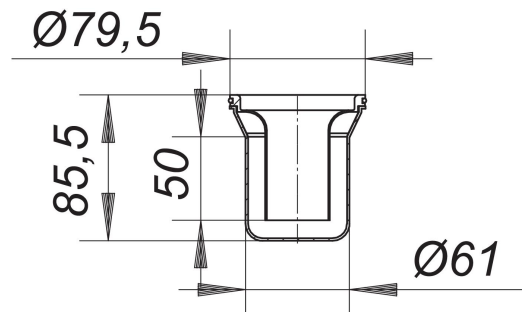

trap insert ORIO

Part number: 160683
GTIN: 4001636160683
Rebate group: 1

Description:

trap insert ORIO
spare part

Spare parts:

160119 shower trap ORIO, raised grid stainless
480224 shower drain type 49 KE, DN 50, 150 x 1
480231 shower drain type 48 KE, DN 50, 150 x 1