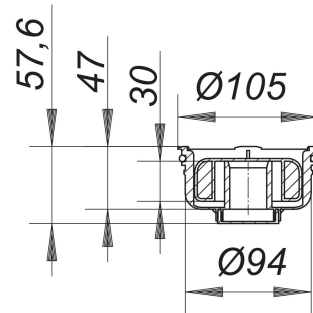

trap insert Primus, 30 mm, for frames 120 x 120 mm

Part number: 494993
GTIN: 4001636494993
Rebate group: 3

Description:

trap insert Primus, 30 mm, for frames 120 x 120 mm
spare part for floor drains TistoPrimus

Trap insert using a floating bell which sinks to seal the trap if water (30 mm) evaporates.

material
polypropylene

Spare parts:

513458 floor drain TistoPrimus K 12, DN 40, 12

513465 floor drain TistoPrimus C 12, DN 40, 12