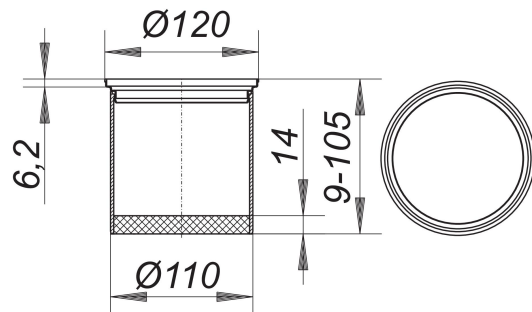

## frame ER 12, 316Ti stainless steel, d: 120 mm

Part number: 495396  
GTIN: 4001636495396  
Rebate group: 3

### Description:

frame ER 12, 316Ti stainless steel, d: 120 mm  
used with floor drain types 40, 42 and 46, balcony drain body types 83 and 84,  
frame 304 or 316L stainless steel, d: 120 mm,  
spigot ABS, extendable with DN 100 plastic pipe