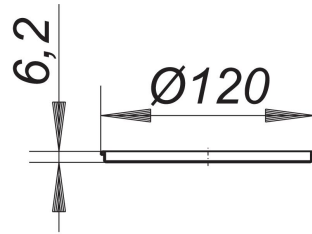

RENO-frame, round, d: 120 mm

Part number: 495549
GTIN: 4001636495549
Rebate group: 3

Description:

RENO-frame, round, d: 120 mm
for installation in a new tiled floor over an existing drain
frame 304 stainless steel