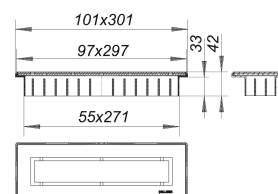

## shower channel CeraNiveau polished stainless steel

---

Part number: 511379  
GTIN: 4001636511379  
Rebate group: 11

---

---

height adjustable 11 to 38 mm with +/- 16 mm adjustment lengthways,

and +/- 6 mm in lateral direction, spigot ABS, frame 304 stainless steel, 300 x 100 mm

grate 304 stainless steel mirror polished, load class K 3 (300 kg)