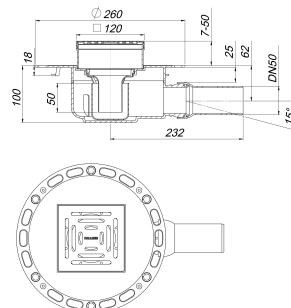

floor drain TistoDrain CKC 12, DN 50, 120 x 120 mm

Part number: 513786
 GTIN: 4001636513786
 Rebate group: 5

Description:

floor drain TistoDrain CKC 12, DN 50, 120 x 120 mm
 conforming to DIN EN 1253
 Perfect for wetrooms on timber floors!
 outlet DN 50 horizontal, with ball-joint, adjustable 0 – 15 degrees

specification:

- flange with fleece surface
- Tisto-membrane
- removable trap insert, 50 mm water seal
- sawing template
- temporary blanking plate
- height adjustable grating

material:

polypropylene
 grate 304 stainless steel, load class K 3 (300 kg)
 frame ABS, 120 x 120 mm

Flow rates tested to DIN EN 1253:

| Nominal diameter | Product standard | Min. flow rate according to norm | Water level according to norm | Flow rate at water level 10 mm | Flow rate at water level 20 mm |
|------------------|------------------|----------------------------------|-------------------------------|--------------------------------|--------------------------------|
| DN 50 | DIN EN 1253 | 0.80 l/s | 20.00 mm | 0.61 l/s | 0.68 l/s |

Spare parts:

513304 Membrane Tisto S 10

501080 grate E 115, 115 x 115 mm

160966 trap insert ORIO built 2004 - May 2010