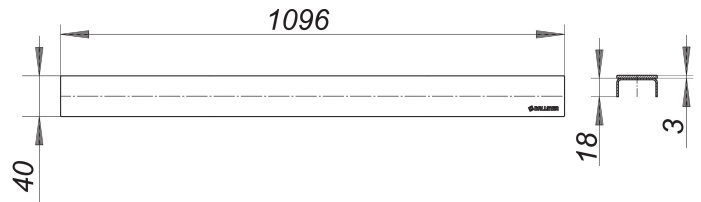

cover plate CeraLine black matt, 1100 mm

Part number: 527240
GTIN: 4001636527240
Rebate group: 8

Description:

cover plate CeraLine black matt, 1100 mm
Cover plate for all CeraLine channels, suitable for all tile, stone finishes 5 – 19 mm (incl. adhesive), 40 mm wide

material
304 stainless steel, 3 mm veneer, PVD coating in black matt, load class K 3 (300 kg)

Spare parts:

520081 shower channel CeraLine F 1100 mm, DN 5