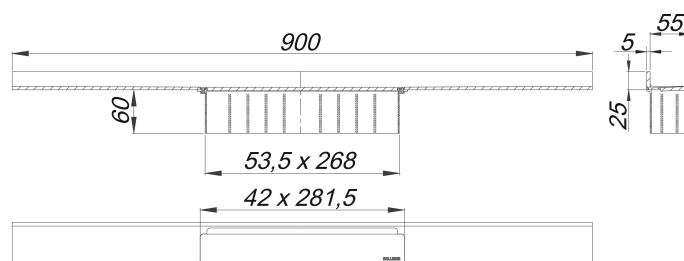

shower channel CeraWall Select polished stainless steel, 900 mm

Part number: 535108
 GTIN: 4001636535108
 Rebate group: 11

Description:

shower channel CeraWall Select polished stainless steel, 900 mm

for installation with drain body DallFlex, DallFlex Plan, DallFlex vertical and shower underlay DallFlex Wall, DallFlex Wall Plan. Drainage-strip with engineered precision fall, visibly installed at the junction of wall and floor. Suitable for floor finish of 10 – 24 mm and wall finish of 12 – 24 mm (including adhesive), length can be adjusted by one millimeter.

specification

- cover plate
- self-adhesive security tape S 3 with cut-resistant stainless steel mesh and sound insulation
- accessories for installation and positioning
- construction and sealing adhesive
- temporary blanking plate

material

304 stainless steel, 5 mm solid, mirror polished, load class K 3 (300 kg)

Ordering CeraWall Select:

Please order drain body DallFlex or shower underlay DallFlex Wall + shower channel CeraWall Select as two components.