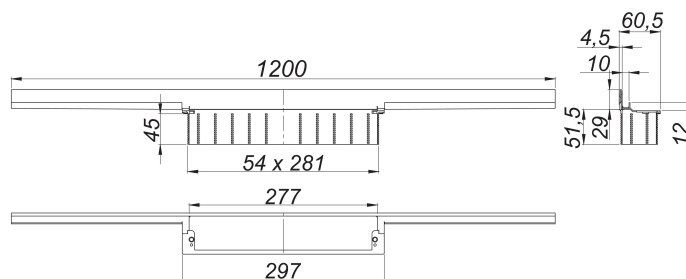

## shower channel CeraWall Individual, 1200 mm

Part number: 535238

GTIN: 4001636535238

Rebate group: 11

### Description:

shower channel CeraWall Individual, 1200 mm

for installation with drain body DallFlex, DallFlex Plan, DallFlex vertical and shower underlay DallFlex Wall, DallFlex Wall Plan.

Concealed channel with integrated fall, for installation at the junction of wall and floor. Suitable for floor and wall finish of 12 – 24 mm (including adhesive), length can be adjusted by one millimeter.

#### specification

- self-adhesive security tape S 3 with cut-resistant stainless steel mesh and sound insulation
- accessories for installation and positioning
- scriber template
- construction and sealing adhesive
- temporary blanking plate