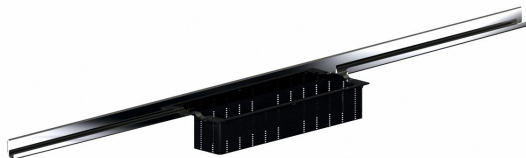

## shower channel CeraWall Individual, 1200 mm

Part number: 535238

GTIN: 4001636535238

Rebate group: 11

### Description:

shower channel CeraWall Individual, 1200 mm

for installation with drain body DallFlex, DallFlex Plan, DallFlex vertical and shower underlay DallFlex Wall, DallFlex Wall Plan.

Concealed channel with integrated fall, for installation at the junction of wall and floor. Suitable for floor and wall finish of 12 – 24 mm (including adhesive), length can be adjusted by one millimeter.

#### specification

- self-adhesive security tape S 3 with cut-resistant stainless steel mesh and sound insulation
- accessories for installation and positioning
- scriber template
- construction and sealing adhesive
- temporary blanking plate

#### material

304 stainless steel