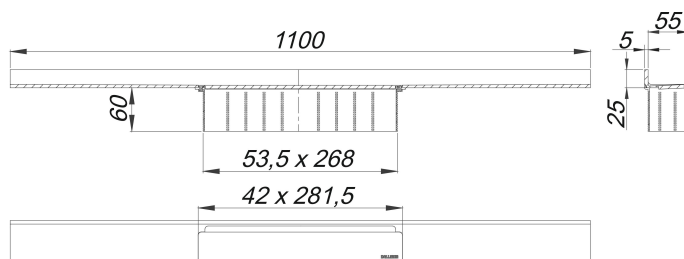

shower channel CeraWall Select brass matt, 1100 mm

Part number: 535429
 GTIN: 4001636535429
 Rebate group: 11

Description:

shower channel CeraWall Select brass matt, 1100 mm

for installation with drain body DallFlex, DallFlex Plan, DallFlex vertical and shower underlay DallFlex Wall, DallFlex Wall Plan. Drainage-strip with engineered precision fall, visibly installed at the junction of wall and floor. Suitable for floor finish of 10 – 24 mm and wall finish of 12 – 24 mm (including adhesive), length can be adjusted by one millimeter.

specification

- cover plate
- self-adhesive security tape S 3 with cut-resistant stainless steel mesh and sound insulation
- accessories for installation and positioning
- construction and sealing adhesive
- temporary blanking plate

Material

304 stainless steel, 5 mm solid, load class K 3 (300 kg), PVD coating in brass matt

Ordering CeraWall Select:

Please order drain body DallFlex or shower underlay DallFlex Wall + shower channel CeraWall Select as two components.