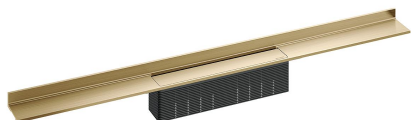

shower channel CeraWall Select brass matt, 1100 mm

Part number: 535429
 GTIN: 4001636535429
 Rebate group: 11

Description:

shower channel CeraWall Select brass matt, 1100 mm

for installation with drain body DallFlex, DallFlex Plan, DallFlex vertical and shower underlay DallFlex Wall, DallFlex Wall Plan. Drainage-strip with engineered precision fall, visibly installed at the junction of wall and floor. Suitable for floor finish of 10 – 24 mm and wall finish of 12 – 24 mm (including adhesive), length can be adjusted by one millimeter.

specification

- cover plate
- self-adhesive security tape S 3 with cut-resistant stainless steel mesh and sound insulation
- accessories for installation and positioning
- construction and sealing adhesive
- temporary blanking plate

Material

304 stainless steel, 5 mm solid, load class K 3 (300 kg), PVD coating in brass matt

Ordering CeraWall Select:

Please order drain body DallFlex or shower underlay DallFlex Wall + shower channel CeraWall Select as two components.