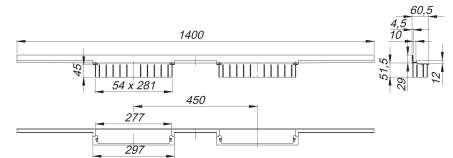

shower channel CeraWall Individual Duo, 1400 mm

Part number: 536037
 GTIN: 4001636536037
 Rebate group: 11

Description:

shower channel CeraWall Individual Duo, 1400 mm
 for installation with drain body DallFlex Duo, DallFlex Duo Plan and DallFlex Duo vertical.
 Concealed channel with integrated fall, for installation at the junction of wall and floor. Suitable for wall and floor finish 12 to 24 mm (including adhesive), length can be adjusted by one millimeter.

specification

- self-adhesive security tape S 3 with cut-resistant stainless steel mesh and sound insulation
- accessories for installation and positioning
- scribe template
- construction and sealing adhesive
- temporary blanking plate

material

304 stainless steel

Ordering CeraWall Individual Duo:

Please order drain body DallFlex Duo + shower channel Individual Duo + cover plate Duo as three separate components.

Spare parts:

535559

535580